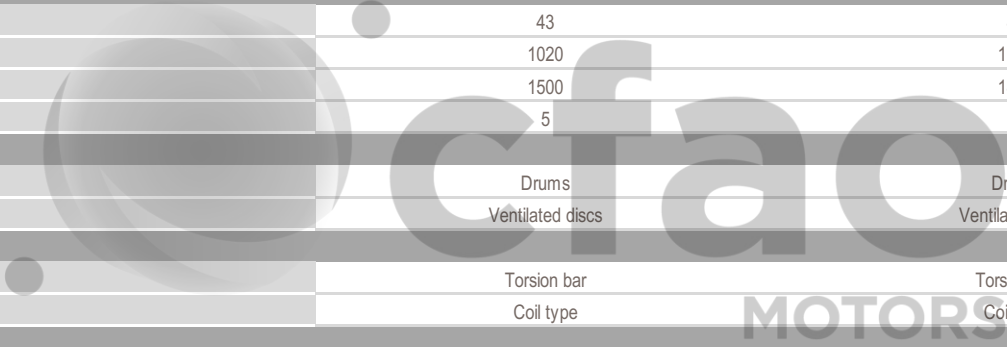

TECHNICAL CHARACTERISTICS	Ciaz GL - Automatic Gearbox	GLX - Automatic Gearbox
ENGINE		
Number of cylinders	4	4
Valves/cylinder	4	4
Fuel type	Petrol	Petrol
Displacement (cc)	1462	1462
Max power HP/rpm	95 / 6000	95/6000
Max torque Nm	130 / 4400	130/4400
Fuel System	multipoint injection	multipoint injection
BODY		
Body style	Sedan	Sedan
Number of doors	5 doors	5 doors
DIMENSIONS		
Dimensions (Lxwxh) in mm	4490*1730*1475	4490*1730*2650
Wheelbase (mm)	2650	2650
Ground clearance (mm)	160	160
TRANSMISSION		
Gearbox	Automatic	Automatic
WEIGHT/CAPACITIES		
Fuel tank capacity (L)	43	43
Curb weight (kg)	1020	1050
Gross vehicle weight (kg)	1500	1490
Number of seats	5	5
BRAKES		
Rear brake	Drums	Drums
Front brake	Ventilated discs	Ventilated discs
SUSPENSIONS		
Rear suspension	Torsion bar	Torsion bar
Front suspension	Coil type	Coil type
TYRES		
Tyre dimension	185/65R15	195/55R16
EXTERIOR		
Wheels	Steel with hubcap	Aluminium
Door mirrors	Body colour	Body colour
Adjustable side mirrors	Electrics	Electrics
Folding side mirrors	Manuals	Electrics
Bumper - Front&Rear	Body colour	Body colour
INTERIOR & COMFORT		
Keyless entry system	-	✓
Steering wheel	Urethane	Leather
Upholstery	Fabric	Leather